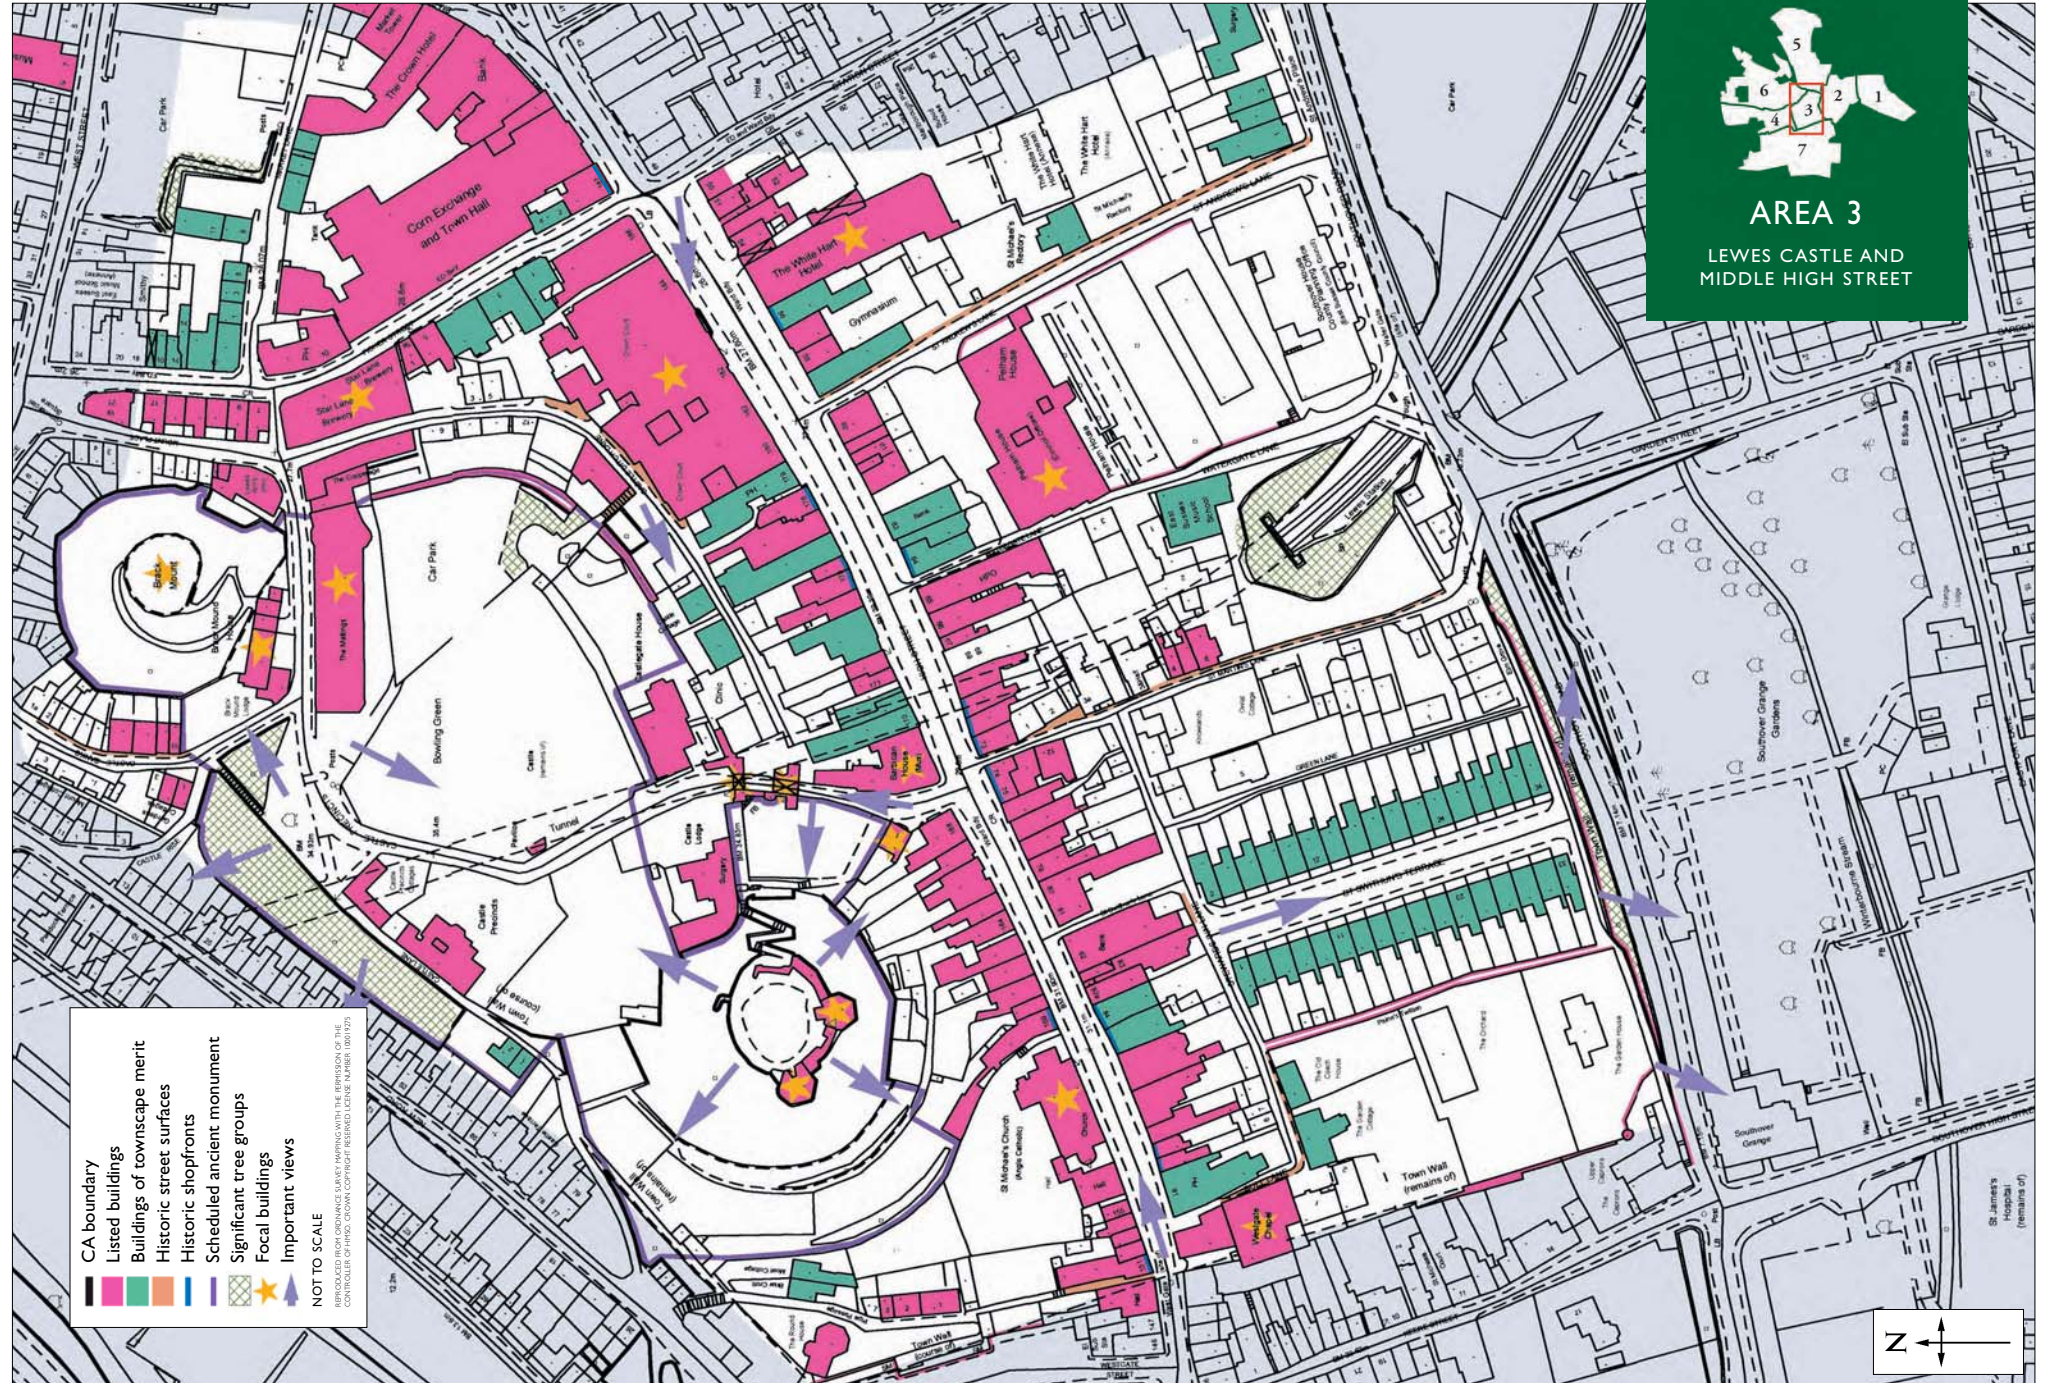

AREA 3

LEWES CASTLE AND
MIDDLE HIGH STREET

CA boundary
 Listed buildings
 Buildings of townscape merit
 Historic street surfaces
 Historic shopfronts
 Scheduled ancient monument
 Significant tree groups
 Focal buildings
 Important views
NOT TO SCALE
REPRODUCED FROM ORDNANCE SURVEY MAPS WITH THE PERMISSION OF THE CONTROLLER OF HIS/HER MAJESTY'S STATIONERY OFFICE (LONDON)